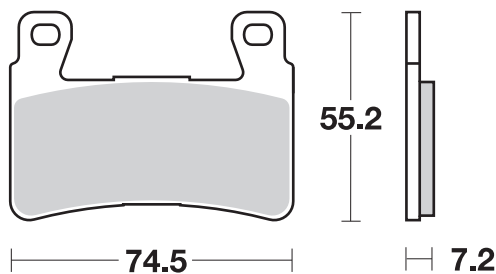

HONDA CBR 900 RR FIREBLADE

				RECOMMENDED	
HONDA					
CBR	900	RR Fireblade	98 - 03	734 HS*	657 LS

* = 2 sets required / 2 jeux pour l'Avant.

Available compounds

SBS 734 HF • HS • SP

Available compounds

SBS 657 HF • LS